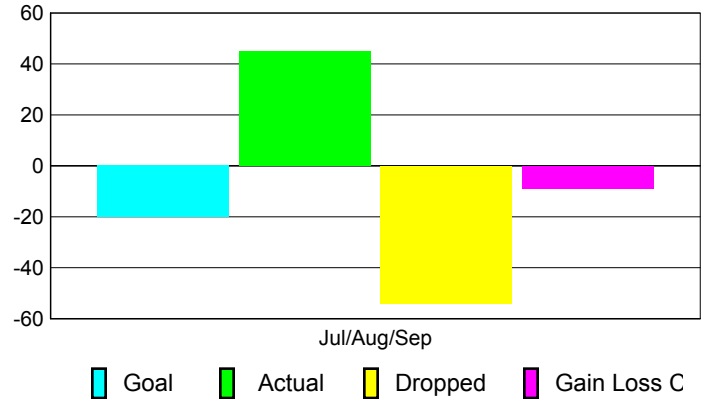

### YTD Status Quo Clubs 2010-2011

Status Quo Clubs Compared to Status Quo Members

## MEMBERSHIP

Membership Results  
2010-2011

Membership  
2009-2010

Month	Net Memb Goal	Actual New Memb	Actual Dropped Memb	Gain/Loss of Memb	Gain/Loss of Memb
Jul/Aug/Sep	-20	45	-54	-9	41
<b>Totals</b>	<b>-20</b>	<b>45</b>	<b>-54</b>	<b>-9</b>	<b>41</b>

### Membership Results 2010-2011

Goal, New, Dropped, Gain/Loss

### Comparison of Membership Gain/Loss

Current Year Compared to the Previous Year